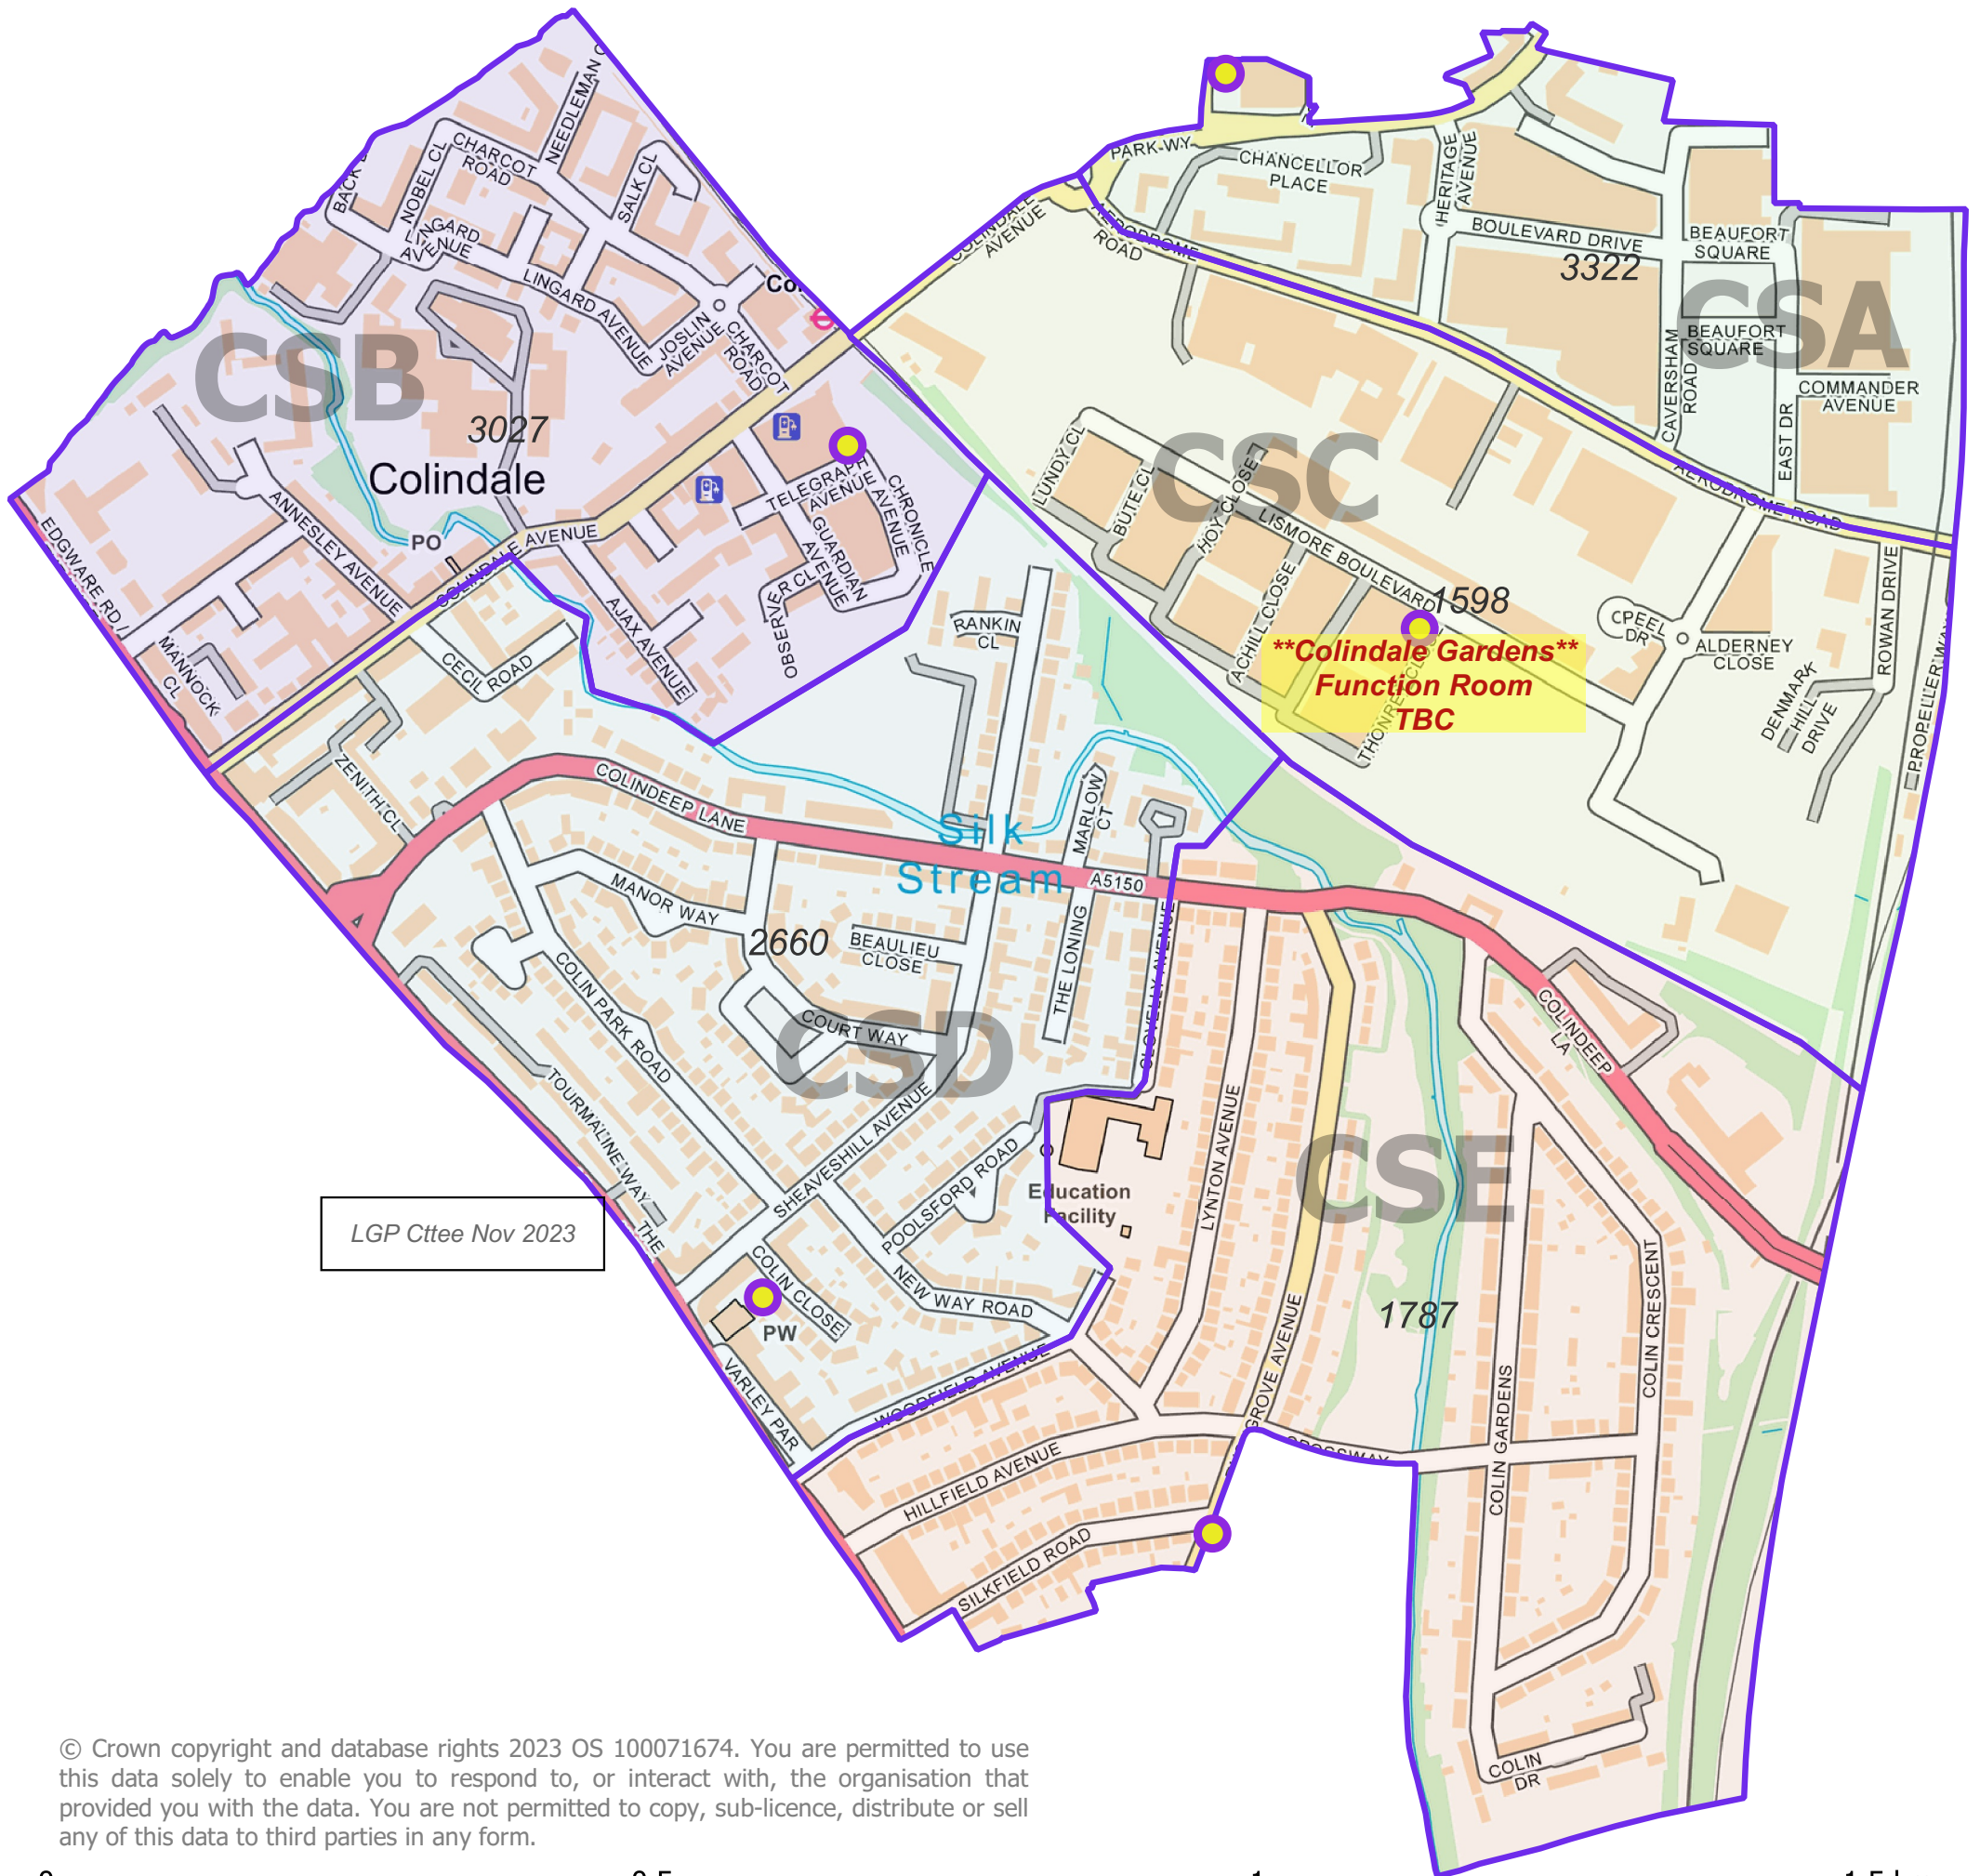

# London Borough of Barnet Colindale South Ward

**\*proposal 1 Dec 2023\***

## Polling Districts and Polling Places

CSA: Barnet Council Colindale Offices

CSB: Hybrid Meeting Rooms

**\*\*CSC:Function Room at Colindale Gardens\*\***

CSD: Hyde United Reform Church

CSE: St Matthias Church Hall

## Summary:

Polling place for CSB moved to Hybrid Meeting Rooms.  
New polling district to south of the ward, with a polling place at St Matthias Church Hall.

**\*\*Subject to venue becoming available within Colindale Gardens, RO seeks approval to create new polling district (shown as CSC on map). Should venue not be available, this polling area would remain part of CSA.\*\***